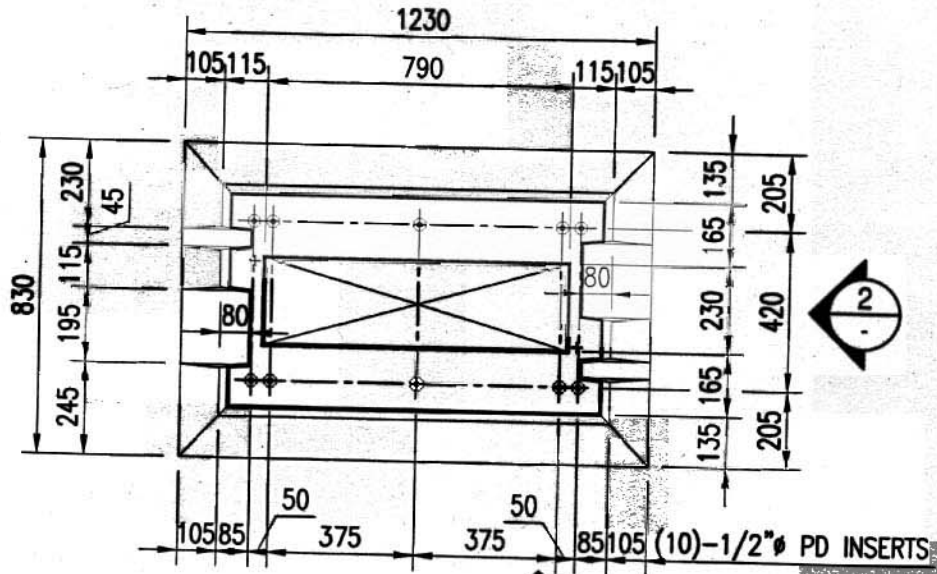

**830 x 1230 x 920  
Type 'J' Cabinet Base**

PLAN Mk#: 445-01  
MASS: 505 kg (1115 lbs)